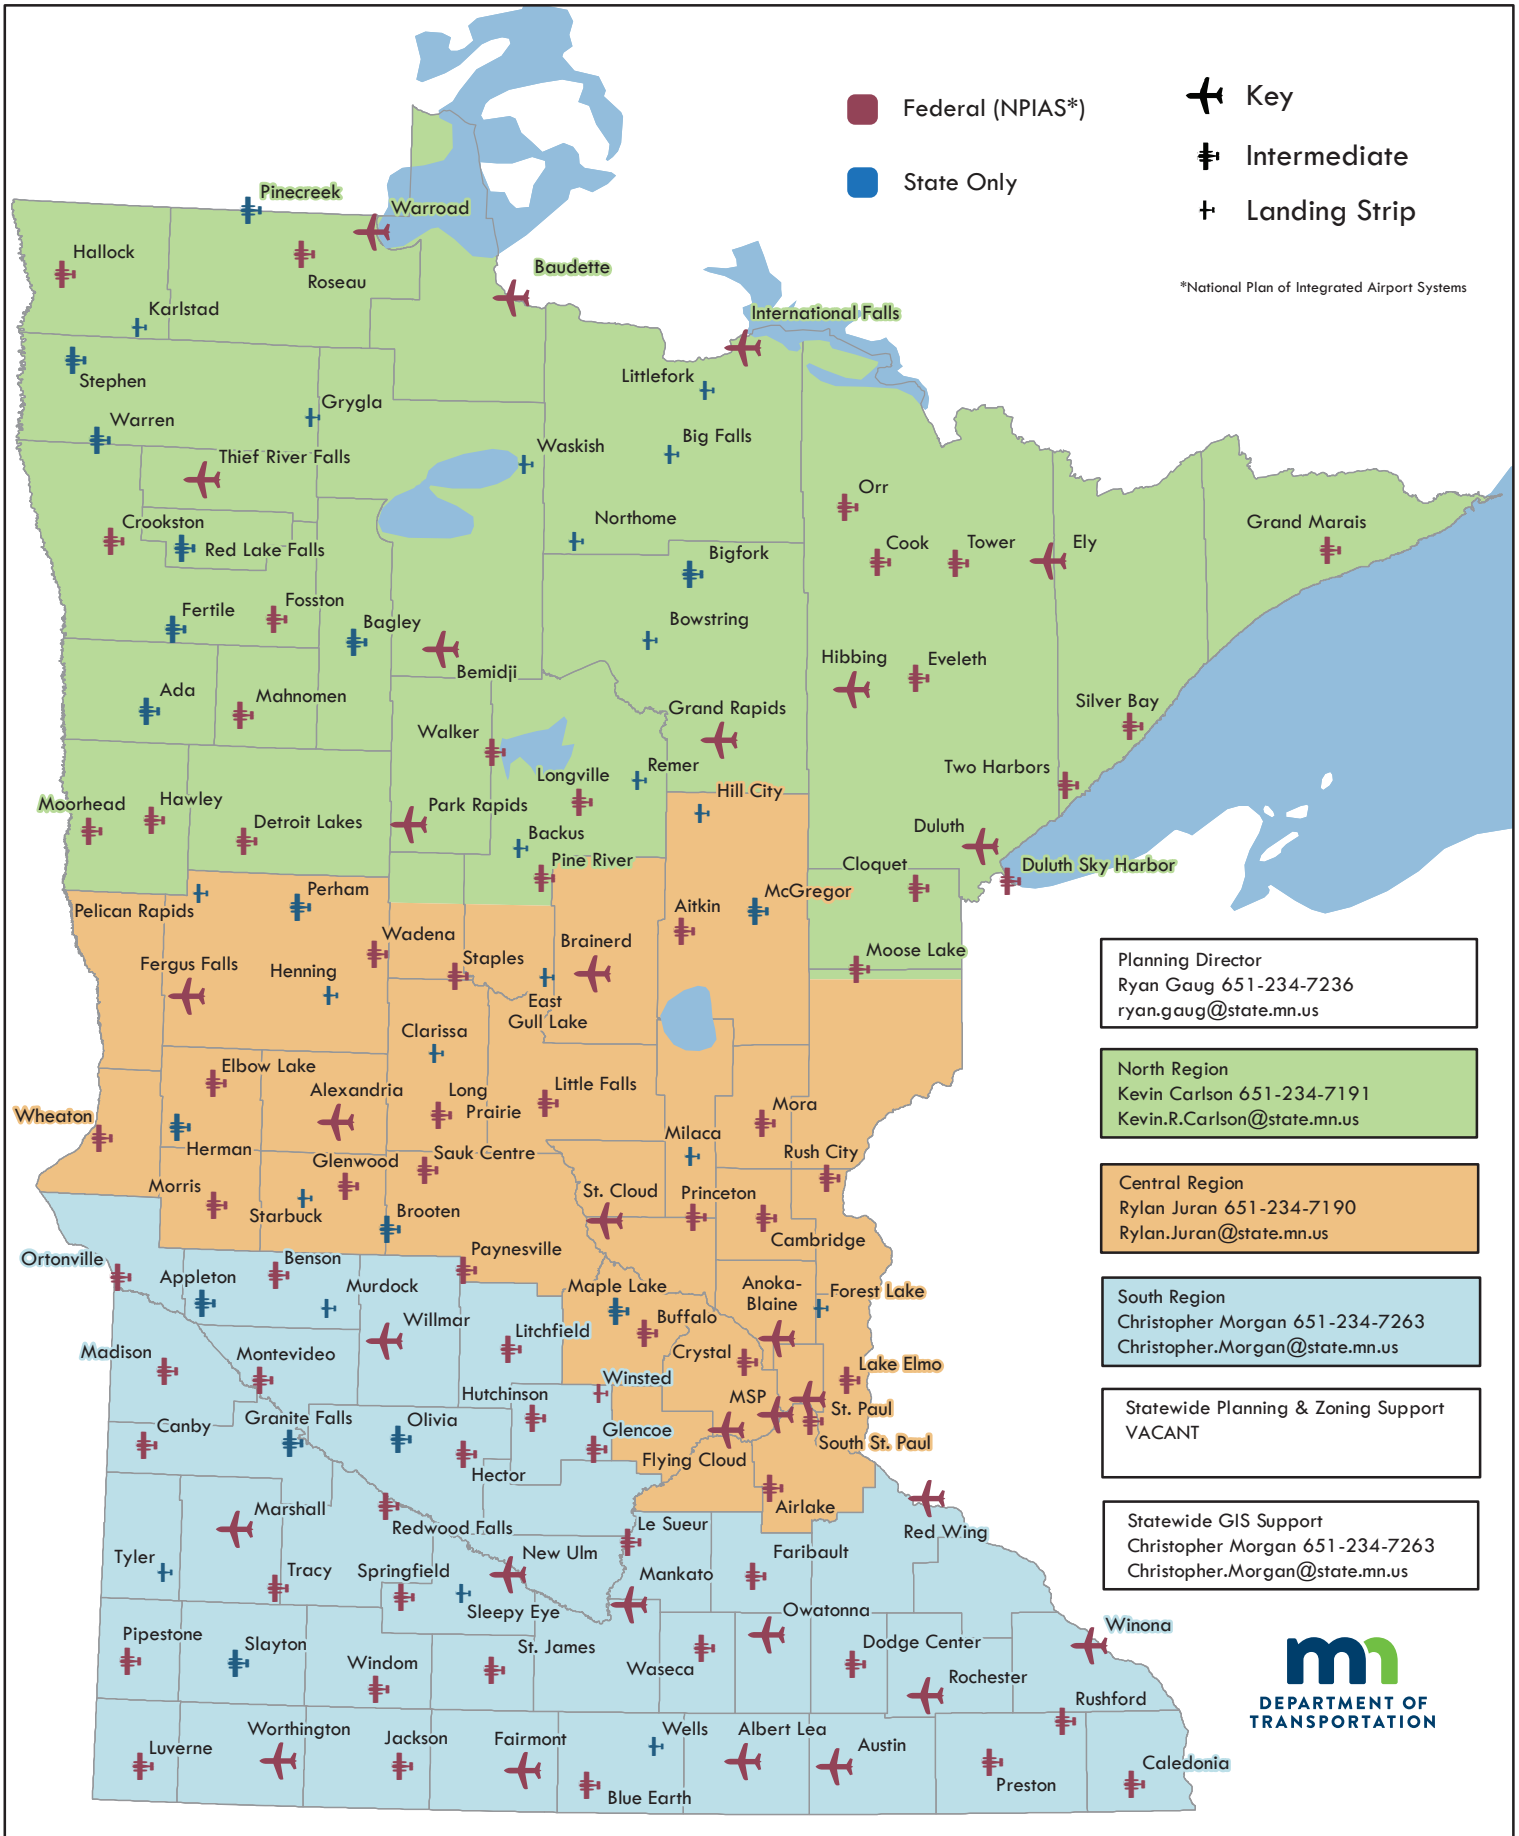

MnDOT Aeronautics Planning & Zoning Regions

- ✈ Federal (NPIAS*)
- ✈ State Only
- ✈ Key
- ✈ Intermediate
- + Landing Strip

*National Plan of Integrated Airport Systems

Planning Director
 Ryan Gaug 651-234-7236
ryan.gaug@state.mn.us

North Region
 Kevin Carlson 651-234-7191
Kevin.R.Carlson@state.mn.us

Central Region
 Rylan Juran 651-234-7190
Rylan.Juran@state.mn.us

South Region
 Christopher Morgan 651-234-7263
Christopher.Morgan@state.mn.us

Statewide Planning & Zoning Support
 VACANT

Statewide GIS Support
 Christopher Morgan 651-234-7263
Christopher.Morgan@state.mn.us